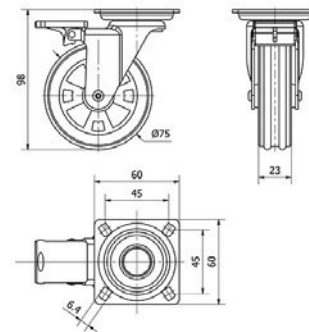

RD SERIES-Blue RD 1-0533

EAN 8422202105338

Our range of RD polyurethane design castors does not scratch the floor. Smooth tread.

It is used in: interior furniture, tables, auxiliary furniture, display stands, decoration, stackable boxes, display cabinets, stools, do-it-yourself shops, beauty and hairdresser's equipment, commercial spaces, interior design, fashion shops, design furniture and home.

Technical Data

Housing Type	Swivel
Fitting Type	Plate
Braking System	Wheel Brake
Material	Polycarbonate - Design
Bearing	Plain
Diameter (mm)	75
Width of tyre (mm)	23
Plate dimensions (mm)	60x60
Distance between holes (mm)	45x45
Plate hole diameter (mm)	6
Overall height (mm)	98
Load	40
Unit Weight of the wheel (kg)	0.3
Volume (cm ³)	600

CAD

To visualize the image with higher resolution and more technical details, please access to the CAD section

Brackets

Material: Pressed steel. Finish: polished chrome. Fitting Type: Swivel plate. Polyurethane-tyre on transparent acrylic centre. Colours: Red, yellow, orange, green, blue, black. Available with break.