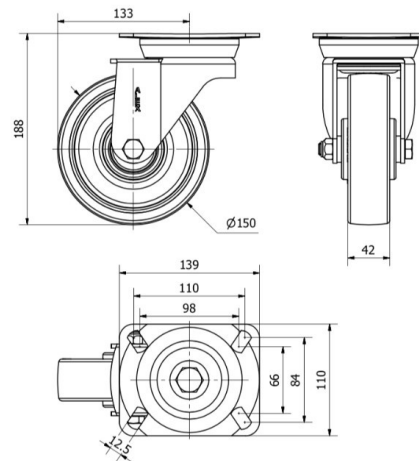

TV SERIES-PO 2-0315

EAN 8422202203157

Castors with white nylon centre and red polyurethane tyre with a hardness of 90°-95° Shore A. Especially indicated to support high-loads up to 450kg (992 lb).

It is used in: logistics transport tools, outdoor areas, tool trolleys, internal logistics, tubular carts, pneumatic factories, mobile platforms, transport tools, elevating platforms, food industry, transport carts, repair shops, logistics for military missions material, tool transport, ladders, sweeping machines, polishing machines, packaging machines, conveyor belts and heavy machinery.

Technical Data

| | |
|-------------------------------|-----------------------|
| Housing Type | Swivel |
| Fitting Type | Plate |
| Braking System | Without Brake |
| Material | Polyurethane |
| Hardness of tread | 90-95° SHORE A |
| Bearing | Ball |
| Diameter (mm) | 150 |
| Width of tyre (mm) | 42 |
| Plate dimensions (mm) | 139x110 |
| Distance between holes (mm) | 105x80 |
| Plate hole diameter (mm) | 10 |
| Offset (mm) | 133 |
| Overall height (mm) | 188 |
| Load | 450 |
| Unit Weight of the wheel (kg) | 2.568 |
| Volume (cm ³) | 4188 |

CAD

To visualize the image with higher resolution and more technical details, please access to the CAD section

Brackets

Manufactured with pressed steel up to 5 mm. Highly rust-resistant double-chrome coating. Double ball bearing reinforced with hardened ball races. Dust-proof in the sealing swivel head. Manufactured to European standard EN 12532.

Similar products

2-0316

2-1634

Wheel

Red polyurethane tyre on white polyamide centre. 95° shore A
Temperature range: -25° ÷ +80°

| | |
|------------------------|-----------|
| Rolling Resistance | Very Good |
| Noise during the march | Very Good |
| Floor Protection | Very Good |