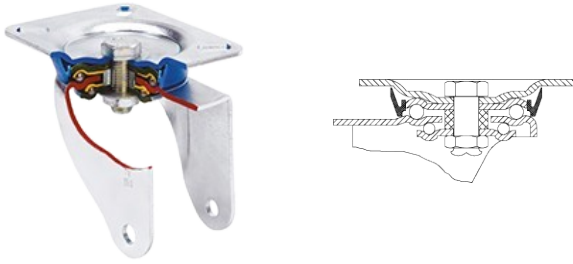

## TV SERIES-FT 2-1797

EAN 8422202217970

Reinforced nylon castors, especially indicated to support high-loads up to 300kg (661lb).

It is used in: internal logistics tools, repair shops, tool trolleys, internal logistics, mobile platforms, transport tools, elevating platforms, food industry, transport carts, logistics for military missions material, ladders, packaging machines, conveyor belts, light machinery for the construction, elevating tables, boilers, cabinetmaker's, locksmith's, metalworks, agricultural farms, meat industry, textile and sport centres.

## Technical Data

Housing Type	<b>Swivel</b>
Fitting Type	<b>Plate</b>
Braking System	<b>Without Brake</b>
Material	<b>Nylon(Polyamide 6)</b>
Bearing	<b>Plain</b>
Diameter (mm)	<b>80</b>
Width of tyre (mm)	<b>30</b>
Plate dimensions (mm)	<b>106x86</b>
Distance between holes (mm)	<b>86/80x60</b>
Plate hole diameter (mm)	<b>8</b>
Offset (mm)	<b>64</b>
Overall height (mm)	<b>124</b>
Load	<b>300</b>
Unit Weight of the wheel (kg)	<b>0.94</b>
Volume (cm <sup>3</sup> )	<b>1248</b>

## CAD

To visualize the image with higher resolution and more technical details, please access to the CAD section

## Brackets

Manufactured with pressed steel up to 5 mm. Highly rust-resistant double-chrome coating. Double ball bearing reinforced with hardened ball races. Dust-proof in the sealing swivel head. Manufactured to European standard EN 12532.