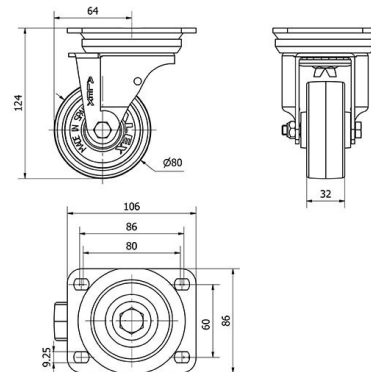

## TV SERIES-FT 2-1797

EAN 8422202217970

Reinforced nylon castors, especially indicated to support high-loads up to 300kg (661lb).

It is used in: internal logistics tools, repair shops, tool trolleys, internal logistics, mobile platforms, transport tools, elevating platforms, food industry, transport carts, logistics for military missions material, ladders, packaging machines, conveyor belts, light machinery for the construction, elevating tables, boilers, cabinetmaker's, locksmith's, metalworks, agricultural farms, meat industry, textile and sport centres.

## Technical Data

Housing Type	<b>Swivel</b>
Fitting Type	<b>Plate</b>
Braking System	<b>Without Brake</b>
Material	<b>Nylon(Polyamide 6)</b>
Bearing	<b>Plain</b>
Diameter (mm)	<b>80</b>
Width of tyre (mm)	<b>30</b>
Plate dimensions (mm)	<b>106x86</b>
Distance between holes (mm)	<b>86/80x60</b>
Plate hole diameter (mm)	<b>8</b>
Offset (mm)	<b>64</b>
Overall height (mm)	<b>124</b>
Load	<b>300</b>
Unit Weight of the wheel (kg)	<b>0.94</b>
Volume (cm <sup>3</sup> )	<b>1248</b>

## CAD

To visualize the image with higher resolution and more technical details, please access to the CAD section