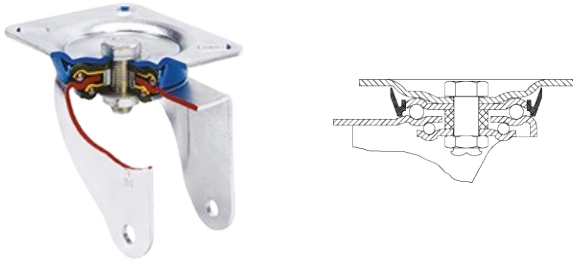

## TV SERIES-FT 2-1813

EAN 8422202218137

Reinforced nylon castors, especially indicated to support high-loads up to 700kg (1543lb).

It is used in: internal logistics tools, repair shops, tool trolleys, internal logistics, mobile platforms, transport tools, elevating platforms, food industry, transport carts, logistics for military missions material, ladders, packaging machines, conveyor belts, light machinery for the construction, elevating tables, boilers, cabinetmaker's, locksmith's, metalworks, agricultural farms, meat industry, textile and sport centres.

### Technical Data

Housing Type	<b>Fixed</b>
Fitting Type	<b>Plate</b>
Braking System	<b>Without Brake</b>
Material	<b>Nylon(Polyamide 6)</b>
Bearing	<b>Plain</b>
Diameter (mm)	<b>150</b>
Width of tyre (mm)	<b>42</b>
Plate dimensions (mm)	<b>136x116</b>
Distance between holes (mm)	<b>105x80</b>
Plate hole diameter (mm)	<b>10</b>
Overall height (mm)	<b>188</b>
Load	<b>700</b>
Unit Weight of the wheel (kg)	<b>1.621</b>
Volume (cm <sup>3</sup> )	<b>3271</b>

### CAD

To visualize the image with higher resolution and more technical details, please access to the CAD section

## Brackets

Manufactured with pressed steel up to 5 mm. Highly rust-resistant double-chrome coating. Double ball bearing reinforced with hardened ball races. Dust-proof in the sealing swivel head. Manufactured to European standard EN 12532.