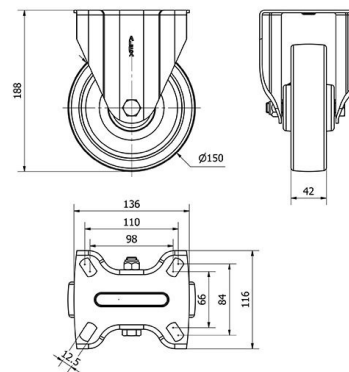

## TV SERIES-FT 2-1813

EAN 8422202218137

Reinforced nylon castors, especially indicated to support high-loads up to 700kg (1543lb).

It is used in: internal logistics tools, repair shops, tool trolleys, internal logistics, mobile platforms, transport tools, elevating platforms, food industry, transport carts, logistics for military missions material, ladders, packaging machines, conveyor belts, light machinery for the construction, elevating tables, boilers, cabinetmaker's, locksmith's, metalworks, agricultural farms, meat industry, textile and sport centres.

### Technical Data

Housing Type	<b>Fixed</b>
Fitting Type	<b>Plate</b>
Braking System	<b>Without Brake</b>
Material	<b>Nylon(Polyamide 6)</b>
Bearing	<b>Plain</b>
Diameter (mm)	<b>150</b>
Width of tyre (mm)	<b>42</b>
Plate dimensions (mm)	<b>136x116</b>
Distance between holes (mm)	<b>105x80</b>
Plate hole diameter (mm)	<b>10</b>
Overall height (mm)	<b>188</b>
Load	<b>700</b>
Unit Weight of the wheel (kg)	<b>1.621</b>
Volume (cm <sup>3</sup> )	<b>3271</b>

### CAD

To visualize the image with higher resolution and more technical details, please access to the CAD section

## Brackets

Manufactured with pressed steel up to 5 mm. Highly rust-resistant double-chrome coating. Double ball bearing reinforced with hardened ball races. Dust-proof in the sealing swivel head. Manufactured to European standard EN 12532.