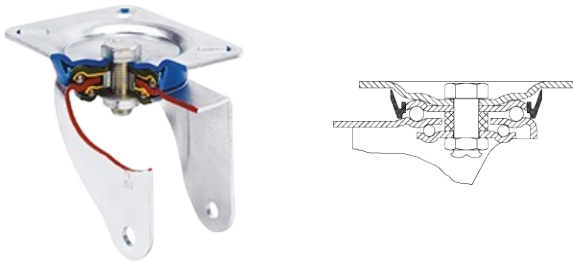

TV SERIES-FT 2-1818

EAN 8422202218182

Reinforced nylon castors, especially indicated to support high-loads up to 800kg (1764lb).

It is used in: internal logistics tools, repair shops, tool trolleys, internal logistics, mobile platforms, transport tools, elevating platforms, food industry, transport carts, logistics for military missions material, ladders, packaging machines, conveyor belts, light machinery for the construction, elevating tables, boilers, cabinetmaker's, locksmith's, metalworks, agricultural farms, meat industry, textile and sport centres.

Technical Data

Housing Type	Fixed
Fitting Type	Plate
Braking System	Without Brake
Material	Nylon(Polyamide 6)
Bearing	Ball
Diameter (mm)	200
Width of tyre (mm)	42
Plate dimensions (mm)	136x116
Distance between holes (mm)	105x80
Plate hole diameter (mm)	10
Overall height (mm)	251
Load	800
Unit Weight of the wheel (kg)	2.24
Volume (cm ³)	5823

CAD

To visualize the image with higher resolution and more technical details, please access to the CAD section

Brackets

Manufactured with pressed steel up to 5 mm. Highly rust-resistant double-chrome coating. Double ball bearing reinforced with hardened ball races. Dust-proof in the sealing swivel head. Manufactured to European standard EN 12532.

Similar products

2-1807

2-1829

Wheel

Reinforced nylon (Polyamid 6) wheel, white colour
Temperature range: -30° ÷ +80°

Rolling Resistance	Excelent
<div style="width: 100%; height: 10px; background-color: #003366;"></div>	
Noise during the march	Reasonable
<div style="width: 30%; height: 10px; background-color: #003366;"></div>	
Floor Protection	Reasonable
<div style="width: 30%; height: 10px; background-color: #003366;"></div>	