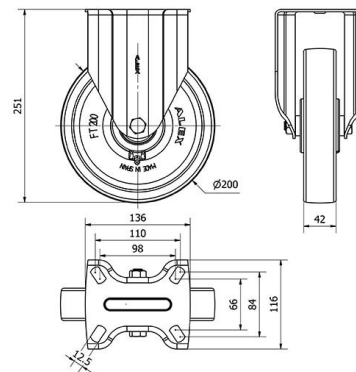

TV SERIES-FT 2-1818

EAN 8422202218182

Reinforced nylon castors, especially indicated to support high-loads up to 800kg (1764lb).

It is used in: internal logistics tools, repair shops, tool trolleys, internal logistics, mobile platforms, transport tools, elevating platforms, food industry, transport carts, logistics for military missions material, ladders, packaging machines, conveyor belts, light machinery for the construction, elevating tables, boilers, cabinetmaker's, locksmith's, metalworks, agricultural farms, meat industry, textile and sport centres.

Technical Data

Housing Type	Fixed
Fitting Type	Plate
Braking System	Without Brake
Material	Nylon(Polyamide 6)
Bearing	Ball
Diameter (mm)	200
Width of tyre (mm)	42
Plate dimensions (mm)	136x116
Distance between holes (mm)	105x80
Plate hole diameter (mm)	10
Overall height (mm)	251
Load	800
Unit Weight of the wheel (kg)	2.24
Volume (cm ³)	5823

CAD

To visualize the image with higher resolution and more technical details, please access to the CAD section

Brackets

Manufactured with pressed steel up to 5 mm. Highly rust-resistant double-chrome coating. Double ball bearing reinforced with hardened ball races. Dust-proof in the sealing swivel head. Manufactured to European standard EN 12532.

Similar products

2-1807

2-1829

Wheel

Reinforced nylon (Polyamid 6) wheel, white colour
Temperature range: -30° ÷ +80°

Rolling Resistance	Excelent
<div style="width: 100%; height: 10px; background-color: #003366;"></div>	
Noise during the march	Reasonable
<div style="width: 30%; height: 10px; background-color: #003366;"></div>	
Floor Protection	Reasonable
<div style="width: 30%; height: 10px; background-color: #003366;"></div>	