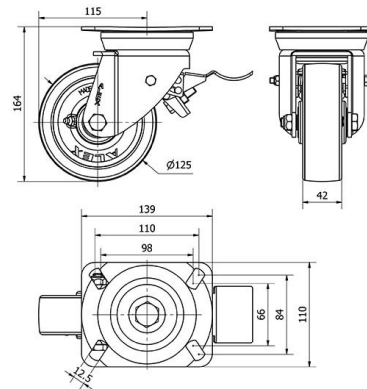

## TV SERIES-FT 2-1822

EAN 8422202218229

Reinforced nylon castors, especially indicated to support high-loads up to 600kg (1323lb).

It is used in: internal logistics tools, repair shops, tool trolleys, internal logistics, mobile platforms, transport tools, elevating platforms, food industry, transport carts, logistics for military missions material, ladders, packaging machines, conveyor belts, light machinery for the construction, elevating tables, boilers, cabinetmaker's, locksmith's, metalworks, agricultural farms, meat industry, textile and sport centres.

### Technical Data

Housing Type	Swivel
Fitting Type	Plate
Braking System	Wheel Brake And Fork
Material	Nylon(Polyamide 6)
Bearing	Plain
Diameter (mm)	125
Width of tyre (mm)	42
Plate dimensions (mm)	139x110
Distance between holes (mm)	105x80
Plate hole diameter (mm)	10
Offset (mm)	115
Overall height (mm)	164
Load	600
Unit Weight of the wheel (kg)	2.46
Volume (cm <sup>3</sup> )	4095

### CAD

To visualize the image with higher resolution and more technical details, please access to the CAD section