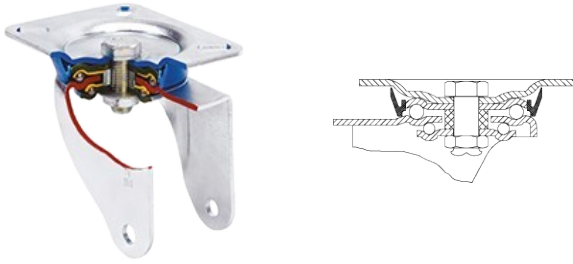

## TV SERIES-FT 2-1822

EAN 8422202218229

Reinforced nylon castors, especially indicated to support high-loads up to 600kg (1323lb).

It is used in: internal logistics tools, repair shops, tool trolleys, internal logistics, mobile platforms, transport tools, elevating platforms, food industry, transport carts, logistics for military missions material, ladders, packaging machines, conveyor belts, light machinery for the construction, elevating tables, boilers, cabinetmaker's, locksmith's, metalworks, agricultural farms, meat industry, textile and sport centres.

### Technical Data

Housing Type	Swivel
Fitting Type	Plate
Braking System	Wheel Brake And Fork
Material	Nylon(Polyamide 6)
Bearing	Plain
Diameter (mm)	125
Width of tyre (mm)	42
Plate dimensions (mm)	139x110
Distance between holes (mm)	105x80
Plate hole diameter (mm)	10
Offset (mm)	115
Overall height (mm)	164
Load	600
Unit Weight of the wheel (kg)	2.46
Volume (cm <sup>3</sup> )	4095

### CAD

To visualize the image with higher resolution and more technical details, please access to the CAD section

## Brackets

Manufactured with pressed steel up to 5 mm. Highly rust-resistant double-chrome coating. Double ball bearing reinforced with hardened ball races. Dust-proof in the sealing swivel head. Manufactured to European standard EN 12532.