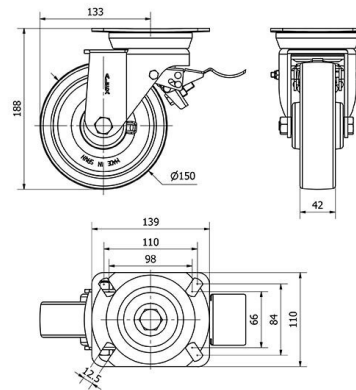

TV SERIES-FT 2-1824

EAN 8422202218243

Reinforced nylon castors, especially indicated to support high-loads up to 700kg (1543lb).

It is used in: internal logistics tools, repair shops, tool trolleys, internal logistics, mobile platforms, transport tools, elevating platforms, food industry, transport carts, logistics for military missions material, ladders, packaging machines, conveyor belts, light machinery for the construction, elevating tables, boilers, cabinetmaker's, locksmith's, metalworks, agricultural farms, meat industry, textile and sport centres.

Technical Data

Housing Type	Swivel
Fitting Type	Plate
Braking System	Wheel Brake And Fork
Material	Nylon(Polyamide 6)
Bearing	Plain
Diameter (mm)	150
Width of tyre (mm)	42
Plate dimensions (mm)	139x110
Distance between holes (mm)	105x80
Plate hole diameter (mm)	10
Offset (mm)	133
Overall height (mm)	188
Load	700
Unit Weight of the wheel (kg)	2.75
Volume (cm ³)	5067

CAD

To visualize the image with higher resolution and more technical details, please access to the CAD section

Brackets

Manufactured with pressed steel up to 5 mm. Highly rust-resistant double-chrome coating. Double ball bearing reinforced with hardened ball races. Dust-proof in the sealing swivel head. Manufactured to European standard EN 12532.

Similar products

2-1802

2-1813

Wheel

Reinforced nylon (Polyamid 6) wheel, white colour
Temperature range: -30° ÷ +80°

Rolling Resistance	Excelent
<div style="width: 100%; height: 10px; background-color: #003366;"></div>	
Noise during the march	Reasonable
<div style="width: 30%; height: 10px; background-color: #003366;"></div>	
Floor Protection	Reasonable
<div style="width: 30%; height: 10px; background-color: #003366;"></div>	