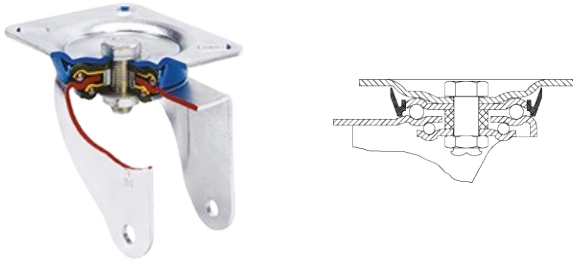

TV SERIES-FT 2-1824

EAN 8422202218243

Reinforced nylon castors, especially indicated to support high-loads up to 700kg (1543lb).

It is used in: internal logistics tools, repair shops, tool trolleys, internal logistics, mobile platforms, transport tools, elevating platforms, food industry, transport carts, logistics for military missions material, ladders, packaging machines, conveyor belts, light machinery for the construction, elevating tables, boilers, cabinetmaker's, locksmith's, metalworks, agricultural farms, meat industry, textile and sport centres.

Technical Data

Housing Type	Swivel
Fitting Type	Plate
Braking System	Wheel Brake And Fork
Material	Nylon(Polyamide 6)
Bearing	Plain
Diameter (mm)	150
Width of tyre (mm)	42
Plate dimensions (mm)	139x110
Distance between holes (mm)	105x80
Plate hole diameter (mm)	10
Offset (mm)	133
Overall height (mm)	188
Load	700
Unit Weight of the wheel (kg)	2.75
Volume (cm ³)	5067

CAD

To visualize the image with higher resolution and more technical details, please access to the CAD section

Brackets

Manufactured with pressed steel up to 5 mm. Highly rust-resistant double-chrome coating. Double ball bearing reinforced with hardened ball races. Dust-proof in the sealing swivel head. Manufactured to European standard EN 12532.

Similar products

2-1802

2-1813

Wheel

Reinforced nylon (Polyamid 6) wheel, white colour
Temperature range: -30° ÷ +80°

Rolling Resistance	Excelent
<div style="width: 100%; height: 10px; background-color: #003366;"></div>	
Noise during the march	Reasonable
<div style="width: 30%; height: 10px; background-color: #003366;"></div>	
Floor Protection	Reasonable
<div style="width: 30%; height: 10px; background-color: #003366;"></div>	