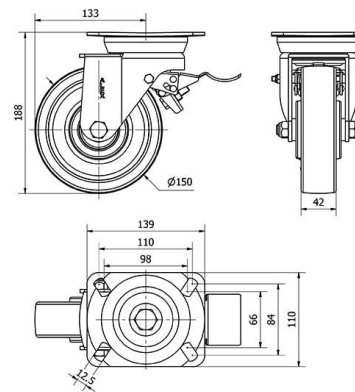

TV SERIES-FT 2-1825

EAN 8422202218250

Reinforced nylon castors, especially indicated to support high-loads up to 700kg (1543lb).

It is used in: internal logistics tools, repair shops, tool trolleys, internal logistics, mobile platforms, transport tools, elevating platforms, food industry, transport carts, logistics for military missions material, ladders, packaging machines, conveyor belts, light machinery for the construction, elevating tables, boilers, cabinetmaker's, locksmith's, metalworks, agricultural farms, meat industry, textile and sport centres.

Technical Data

Housing Type	Swivel
Fitting Type	Plate
Braking System	Wheel Brake And Fork
Material	Nylon(Polyamide 6)
Bearing	Ball
Diameter (mm)	150
Width of tyre (mm)	42
Plate dimensions (mm)	139x110
Distance between holes (mm)	105x80
Plate hole diameter (mm)	10
Offset (mm)	133
Overall height (mm)	188
Load	700
Unit Weight of the wheel (kg)	2.9
Volume (cm ³)	5067

CAD

To visualize the image with higher resolution and more technical details, please access to the CAD section

Brackets

Manufactured with pressed steel up to 5 mm. Highly rust-resistant double-chrome coating. Double ball bearing reinforced with hardened ball races. Dust-proof in the sealing swivel head. Manufactured to European standard EN 12532.

Similar products

2-1803

2-1814

Wheel

Reinforced nylon (Polyamid 6) wheel, white colour
Temperature range: -30° ÷ +80°

Rolling Resistance	Excelent
<div style="width: 100%; height: 10px; background-color: #003366;"></div>	
Noise during the march	Reasonable
<div style="width: 30%; height: 10px; background-color: #003366;"></div>	
Floor Protection	Reasonable
<div style="width: 30%; height: 10px; background-color: #003366;"></div>	