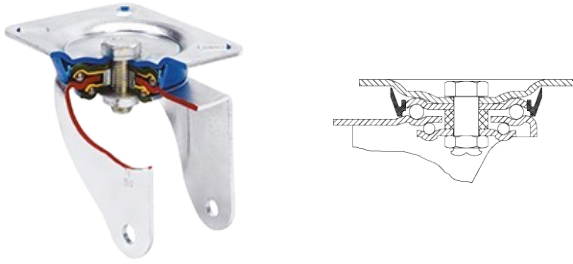

TV SERIES-FT 2-1825

EAN 8422202218250

Reinforced nylon castors, especially indicated to support high-loads up to 700kg (1543lb).

It is used in: internal logistics tools, repair shops, tool trolleys, internal logistics, mobile platforms, transport tools, elevating platforms, food industry, transport carts, logistics for military missions material, ladders, packaging machines, conveyor belts, light machinery for the construction, elevating tables, boilers, cabinetmaker's, locksmith's, metalworks, agricultural farms, meat industry, textile and sport centres.

Technical Data

Housing Type	Swivel
Fitting Type	Plate
Braking System	Wheel Brake And Fork
Material	Nylon(Polyamide 6)
Bearing	Ball
Diameter (mm)	150
Width of tyre (mm)	42
Plate dimensions (mm)	139x110
Distance between holes (mm)	105x80
Plate hole diameter (mm)	10
Offset (mm)	133
Overall height (mm)	188
Load	700
Unit Weight of the wheel (kg)	2.9
Volume (cm ³)	5067

CAD

To visualize the image with higher resolution and more technical details, please access to the CAD section

Brackets

Manufactured with pressed steel up to 5 mm. Highly rust-resistant double-chrome coating. Double ball bearing reinforced with hardened ball races. Dust-proof in the sealing swivel head. Manufactured to European standard EN 12532.

Similar products

2-1803

2-1814

Wheel

Reinforced nylon (Polyamid 6) wheel, white colour
Temperature range: -30° ÷ +80°

Rolling Resistance	Excelent
<div style="width: 100%; height: 10px; background-color: #003366;"></div>	
Noise during the march	Reasonable
<div style="width: 30%; height: 10px; background-color: #003366;"></div>	
Floor Protection	Reasonable
<div style="width: 30%; height: 10px; background-color: #003366;"></div>	