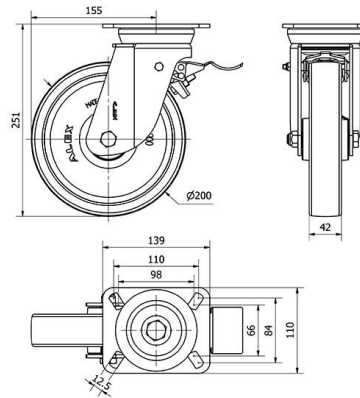

TV SERIES-FT 2-1828

EAN 8422202218281

Reinforced nylon castors, especially indicated to support high-loads up to 800kg (1764lb).

It is used in: internal logistics tools, repair shops, tool trolleys, internal logistics, mobile platforms, transport tools, elevating platforms, food industry, transport carts, logistics for military missions material, ladders, packaging machines, conveyor belts, light machinery for the construction, elevating tables, boilers, cabinetmaker's, locksmith's, metalworks, agricultural farms, meat industry, textile and sport centres.

Technical Data

Housing Type	Swivel
Fitting Type	Plate
Braking System	Wheel Brake And Fork
Material	Nylon(Polyamide 6)
Bearing	Plain
Diameter (mm)	200
Width of tyre (mm)	42
Plate dimensions (mm)	139x110
Distance between holes (mm)	105x80
Plate hole diameter (mm)	10
Offset (mm)	155
Overall height (mm)	251
Load	800
Unit Weight of the wheel (kg)	3.52
Volume (cm ³)	7372

CAD

To visualize the image with higher resolution and more technical details, please access to the CAD section

Brackets

Manufactured with pressed steel up to 5 mm. Highly rust-resistant double-chrome coating. Double ball bearing reinforced with hardened ball races. Dust-proof in the sealing swivel head. Manufactured to European standard EN 12532.

Similar products

2-1806

2-1817

Wheel

Reinforced nylon (Polyamid 6) wheel, white colour
Temperature range: -30° ÷ +80°

Rolling Resistance	Excelent
<div style="width: 100%; height: 10px; background-color: #003366;"></div>	
Noise during the march	Reasonable
<div style="width: 30%; height: 10px; background-color: #003366;"></div> <div style="width: 70%; height: 10px; background-color: #cccccc;"></div>	
Floor Protection	Reasonable
<div style="width: 20%; height: 10px; background-color: #003366;"></div> <div style="width: 80%; height: 10px; background-color: #cccccc;"></div>	