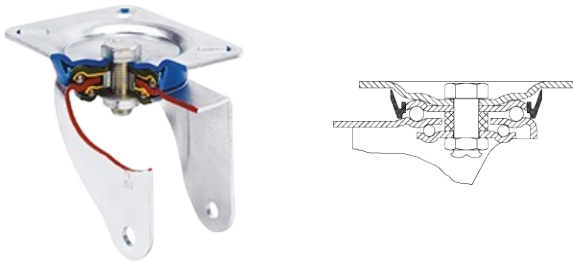

TV SERIES-FT 2-1828

EAN 8422202218281

Reinforced nylon castors, especially indicated to support high-loads up to 800kg (1764lb).

It is used in: internal logistics tools, repair shops, tool trolleys, internal logistics, mobile platforms, transport tools, elevating platforms, food industry, transport carts, logistics for military missions material, ladders, packaging machines, conveyor belts, light machinery for the construction, elevating tables, boilers, cabinetmaker's, locksmith's, metalworks, agricultural farms, meat industry, textile and sport centres.

Technical Data

Housing Type	Swivel
Fitting Type	Plate
Braking System	Wheel Brake And Fork
Material	Nylon(Polyamide 6)
Bearing	Plain
Diameter (mm)	200
Width of tyre (mm)	42
Plate dimensions (mm)	139x110
Distance between holes (mm)	105x80
Plate hole diameter (mm)	10
Offset (mm)	155
Overall height (mm)	251
Load	800
Unit Weight of the wheel (kg)	3.52
Volume (cm ³)	7372

CAD

To visualize the image with higher resolution and more technical details, please access to the CAD section

Brackets

Manufactured with pressed steel up to 5 mm. Highly rust-resistant double-chrome coating. Double ball bearing reinforced with hardened ball races. Dust-proof in the sealing swivel head. Manufactured to European standard EN 12532.

Similar products

2-1806

2-1817

Wheel

Reinforced nylon (Polyamid 6) wheel, white colour
Temperature range: -30° ÷ +80°

Rolling Resistance	Excelent
<div style="width: 100%; height: 10px; background-color: #003366;"></div>	
Noise during the march	Reasonable
<div style="width: 30%; height: 10px; background-color: #003366;"></div> <div style="width: 70%; height: 10px; background-color: #cccccc;"></div>	
Floor Protection	Reasonable
<div style="width: 20%; height: 10px; background-color: #003366;"></div> <div style="width: 80%; height: 10px; background-color: #cccccc;"></div>	