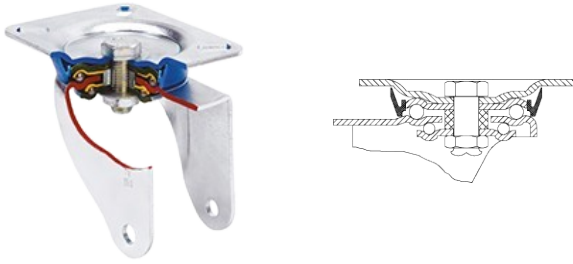

TV SERIES-FT 2-1829

EAN 8422202218298

Reinforced nylon castors, especially indicated to support high-loads up to 800kg (1764lb).

It is used in: internal logistics tools, repair shops, tool trolleys, internal logistics, mobile platforms, transport tools, elevating platforms, food industry, transport carts, logistics for military missions material, ladders, packaging machines, conveyor belts, light machinery for the construction, elevating tables, boilers, cabinetmaker's, locksmith's, metalworks, agricultural farms, meat industry, textile and sport centres.

Technical Data

Housing Type	Swivel
Fitting Type	Plate
Braking System	Wheel Brake And Fork
Material	Nylon(Polyamide 6)
Bearing	Ball
Diameter (mm)	200
Width of tyre (mm)	42
Plate dimensions (mm)	139x110
Distance between holes (mm)	105x80
Plate hole diameter (mm)	10
Offset (mm)	155
Overall height (mm)	251
Load	800
Unit Weight of the wheel (kg)	3.52
Volume (cm ³)	7372

CAD

To visualize the image with higher resolution and more technical details, please access to the CAD section

Brackets

Manufactured with pressed steel up to 5 mm. Highly rust-resistant double-chrome coating. Double ball bearing reinforced with hardened ball races. Dust-proof in the sealing swivel head. Manufactured to European standard EN 12532.

Similar products

2-1807

2-1818

Wheel

Reinforced nylon (Polyamid 6) wheel, white colour
Temperature range: -30° ÷ +80°

Rolling Resistance	Excelent
<div style="width: 100%; height: 10px; background-color: #003366;"></div>	
Noise during the march	Reasonable
<div style="width: 30%; height: 10px; background-color: #003366;"></div> <div style="width: 70%; height: 10px; background-color: #cccccc;"></div>	
Floor Protection	Reasonable
<div style="width: 30%; height: 10px; background-color: #003366;"></div> <div style="width: 70%; height: 10px; background-color: #cccccc;"></div>	