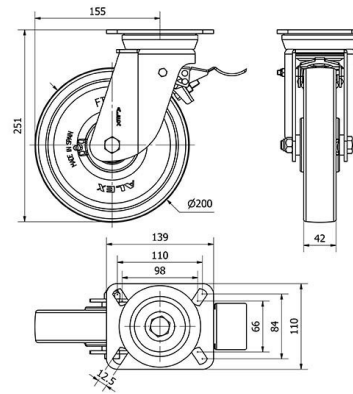

TV SERIES-FT 2-1829

EAN 8422202218298

Reinforced nylon castors, especially indicated to support high-loads up to 800kg (1764lb).

It is used in: internal logistics tools, repair shops, tool trolleys, internal logistics, mobile platforms, transport tools, elevating platforms, food industry, transport carts, logistics for military missions material, ladders, packaging machines, conveyor belts, light machinery for the construction, elevating tables, boilers, cabinetmaker's, locksmith's, metalworks, agricultural farms, meat industry, textile and sport centres.

Technical Data

Housing Type	Swivel
Fitting Type	Plate
Braking System	Wheel Brake And Fork
Material	Nylon(Polyamide 6)
Bearing	Ball
Diameter (mm)	200
Width of tyre (mm)	42
Plate dimensions (mm)	139x110
Distance between holes (mm)	105x80
Plate hole diameter (mm)	10
Offset (mm)	155
Overall height (mm)	251
Load	800
Unit Weight of the wheel (kg)	3.52
Volume (cm ³)	7372

CAD

To visualize the image with higher resolution and more technical details, please access to the CAD section

Brackets

Manufactured with pressed steel up to 5 mm. Highly rust-resistant double-chrome coating. Double ball bearing reinforced with hardened ball races. Dust-proof in the sealing swivel head. Manufactured to European standard EN 12532.

Similar products

2-1807

2-1818

Wheel

Reinforced nylon (Polyamid 6) wheel, white colour
Temperature range: -30° ÷ +80°

Rolling Resistance	Excelent
<div style="width: 100%; height: 10px; background-color: #003366;"></div>	
Noise during the march	Reasonable
<div style="width: 30%; height: 10px; background-color: #003366;"></div> <div style="width: 70%; height: 10px; background-color: #cccccc;"></div>	
Floor Protection	Reasonable
<div style="width: 30%; height: 10px; background-color: #003366;"></div> <div style="width: 70%; height: 10px; background-color: #cccccc;"></div>	