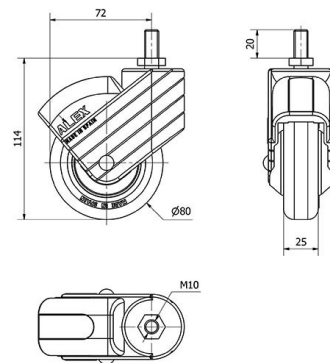

HP SERIES-Grey PGI 2-3321

EAN 8422202233215

Technical Data

Housing Type	Swivel
Fitting Type	Stem
Braking System	Without Brake
Material	Rubber
Bearing	Plain
Diameter (mm)	80
Width of tyre (mm)	25
Width x height of stem	10x20
Offset (mm)	72
Overall height (mm)	114
Load	40
Unit Weight of the wheel (kg)	0.2
Volume (cm ³)	586

CAD

To visualize the image with higher resolution and more technical details, please access to the CAD section

Brackets

Made of reinforced polyamide Casing with flushed recess for the rounded ergonomic brake Manufactured to European Standard EN 12528

Similar products

2-3319

2-3320

2-3322

Wheel

Grey rubber tyre on polypropylene centre
Temperature range: -20° ÷ +60°

Rolling Resistance	Good
Noise during the march	Very Good
Floor Protection	Very Good